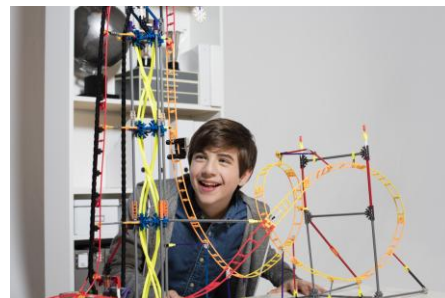

K'NEX Thrill Rides building sets have been a favorite among fans since the line was introduced in 1992, and appeals to builders of all ages.

Clock Work Roller Coaster Building Set

Tick, tick, tick, watch the as the motorized hour hand inspired lift launches the coaster car on an awe-dropping adventure over 16 feet of K'NEX track! Standing over 2 ½ feet high the Clock Work Roller Coaster from K'NEX includes over 305 made in the USA K'NEX rods and connectors, a motor and easy-to-follow building instructions. Requires 2 "AA" batteries (not included). Suggested retail price is \$34.99. Ages 7+. Available Fall 2016 on [knex.com](#) and at toy retailers nationwide.