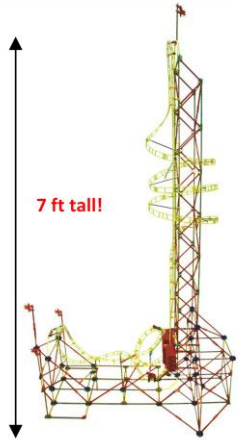

Wild Warp. Models can be built one at a time. Requires 2 "AA" batteries (not included). Rods and connectors made in the USA. Suggested retail price $74.99. Ages 9+. Available now on knex.com and at toy retailers nationwide.

Sky Sprinter Roller Coaster Building Set