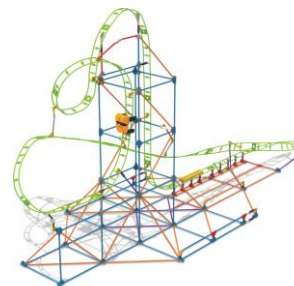

Infinite Journey Roller Coaster Building Set

Get ready for the ride of your life with the Infinite Journey Roller Coaster Building Set from K'NEX! Standing at over 2 ½ feet high, watch as the coaster car roars over the 16 feet of K'NEX track. Set includes a slingshot launcher, and 347 made in the USA K'NEX rods and connectors. Suggested retail price is $34.99. Ages 7+. Available Fall 2016 on [knex.com](#) and at toy retailers nationwide.